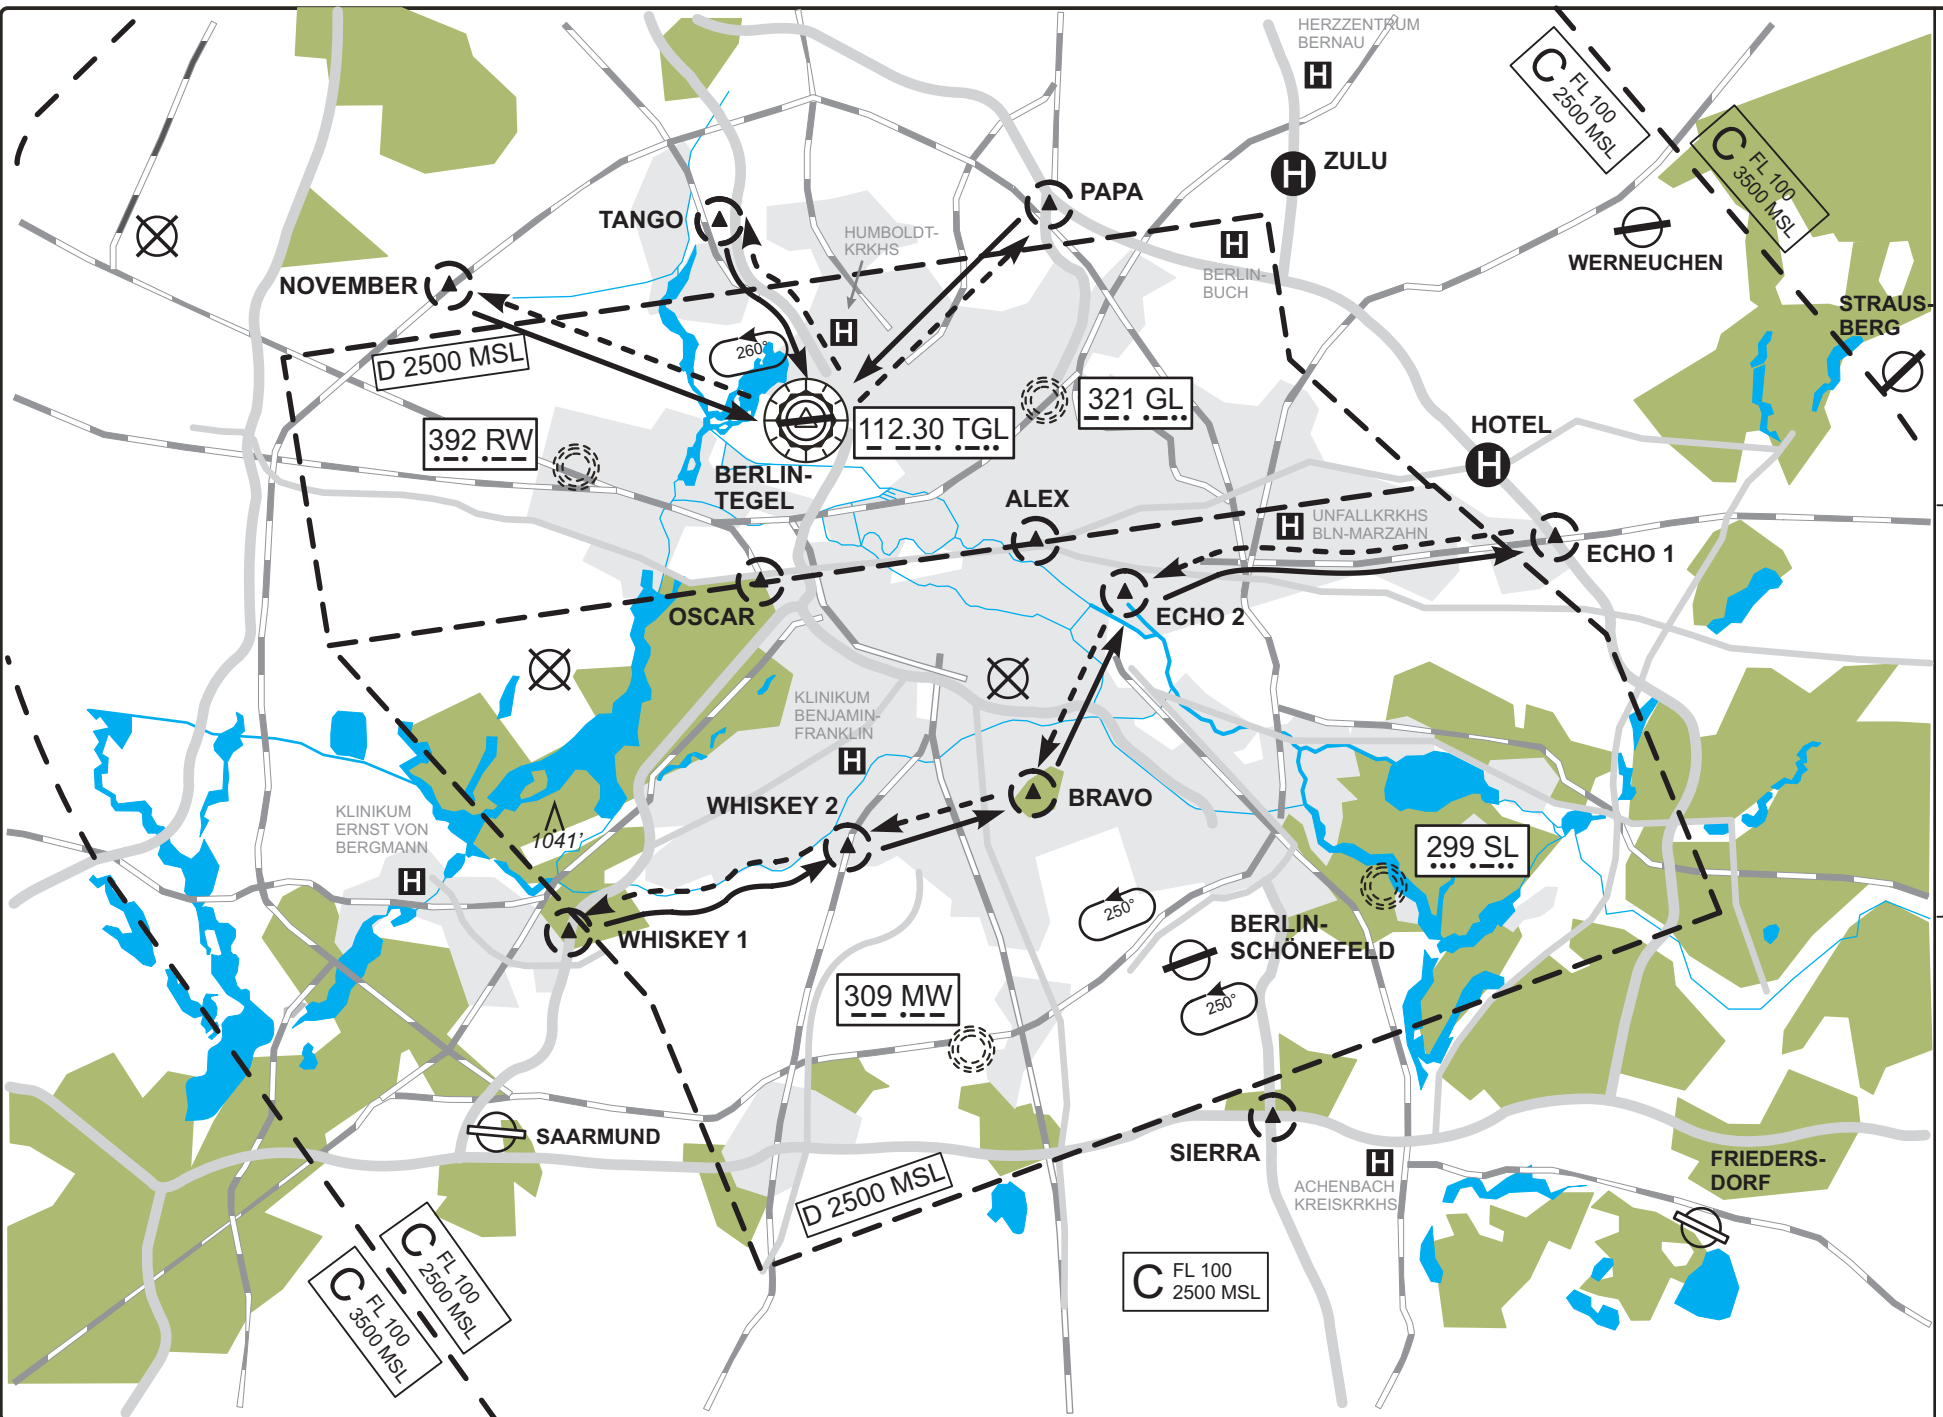

# BERLIN AREA

VFR CHART NO.1  
Revision 02 JUL 09  
Effective 31 OCT 08

# BERLIN, GERMANY

VFR

SCHOENEFELD TOWER/TURM: 120.020  
TEGEL TOWER/TURM: 124.520  
BREMEN INFORMATION: 126.350

Clearance for airspace C  
BREMEN RADAR: 119.700  
126.420

TEGEL Elev 121'  
SCHOENEFELD Elev 157'

Valid for flight simulation use only - do not use for real life navigation